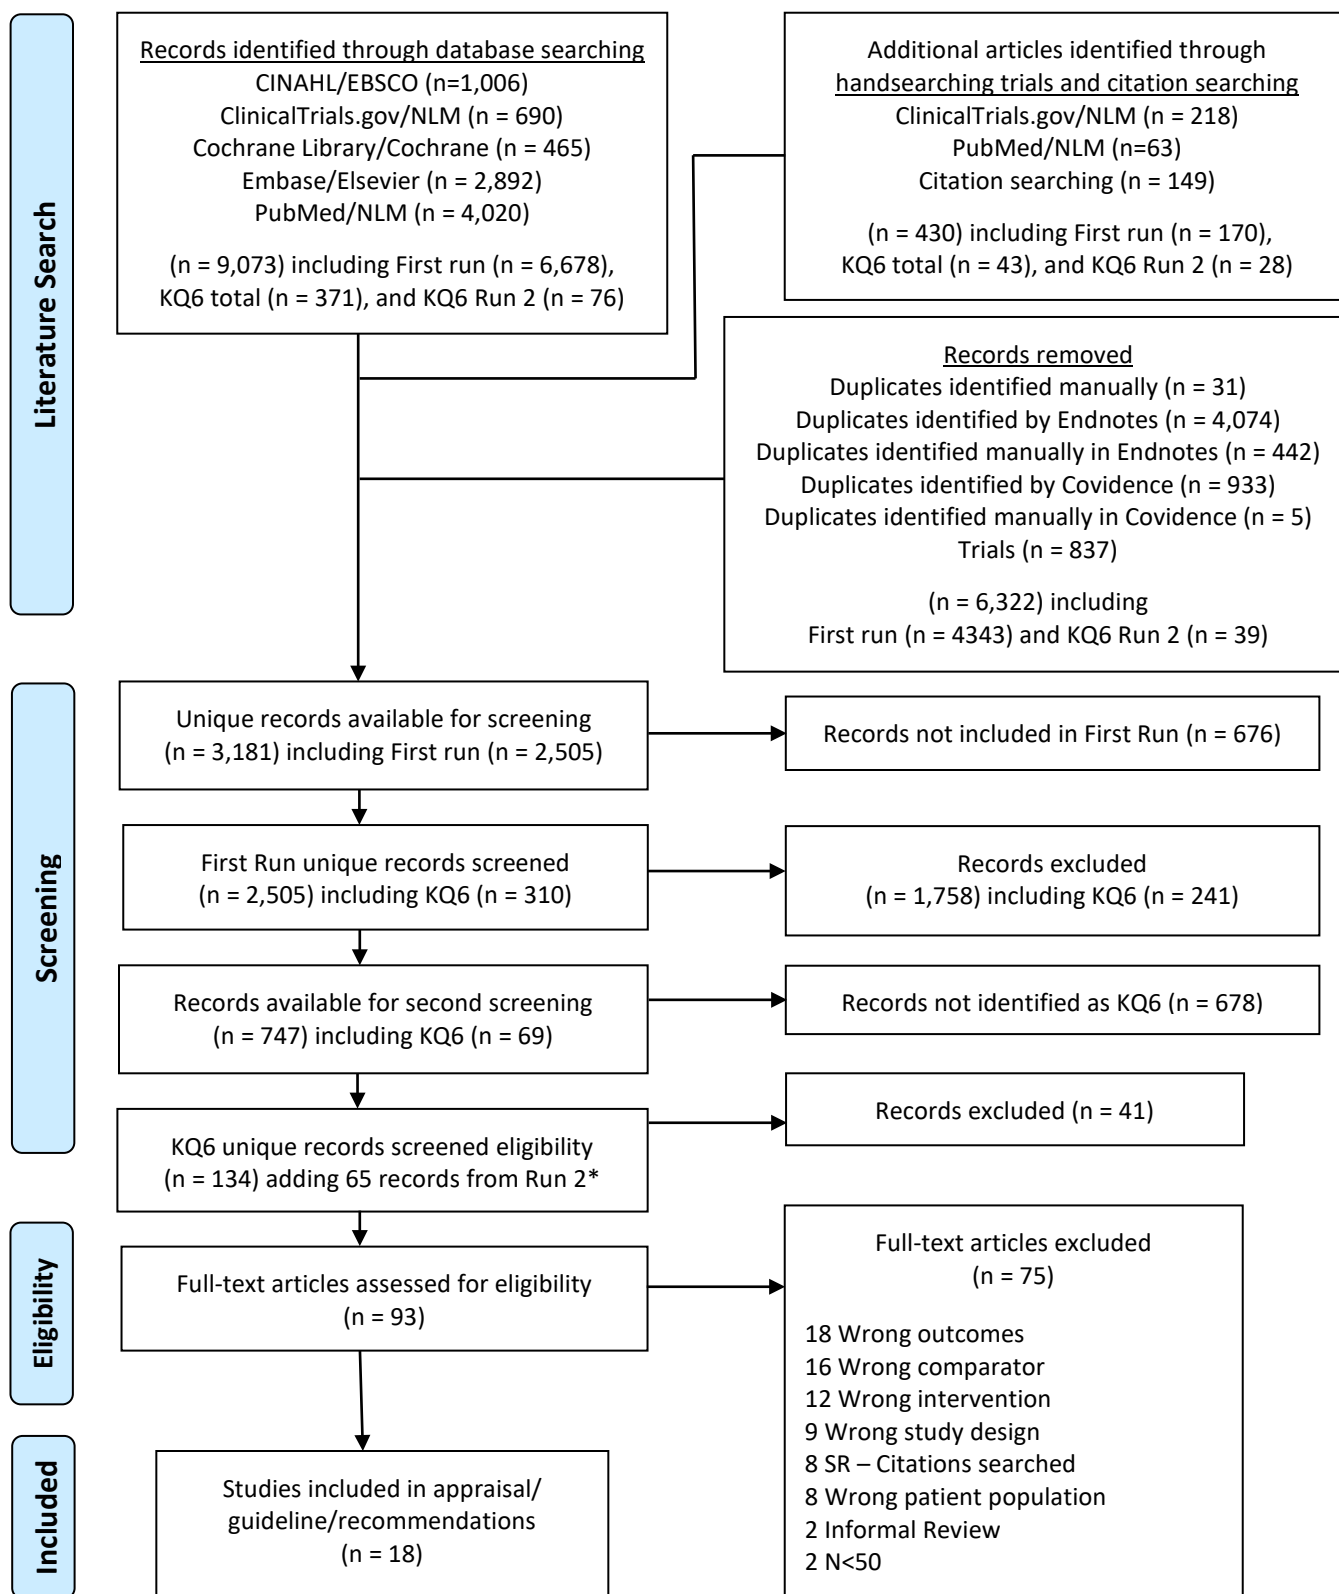

## Diagnosis and Treatment of Appendicitis PRISMA Flow Diagram KQ2

\*See Literature Searches Summary document for search details.

## Diagnosis and Treatment of Appendicitis PRISMA Flow Diagram KQ4

\*See Literature Searches Summary document for search details.

## Diagnosis and Treatment of Appendicitis PRISMA Flow Diagram KQ5

\*See Literature Searches Summary document for search details.

## Diagnosis and Treatment of Appendicitis PRISMA Flow Diagram KQ6

\*See Literature Searches Summary document for search details.