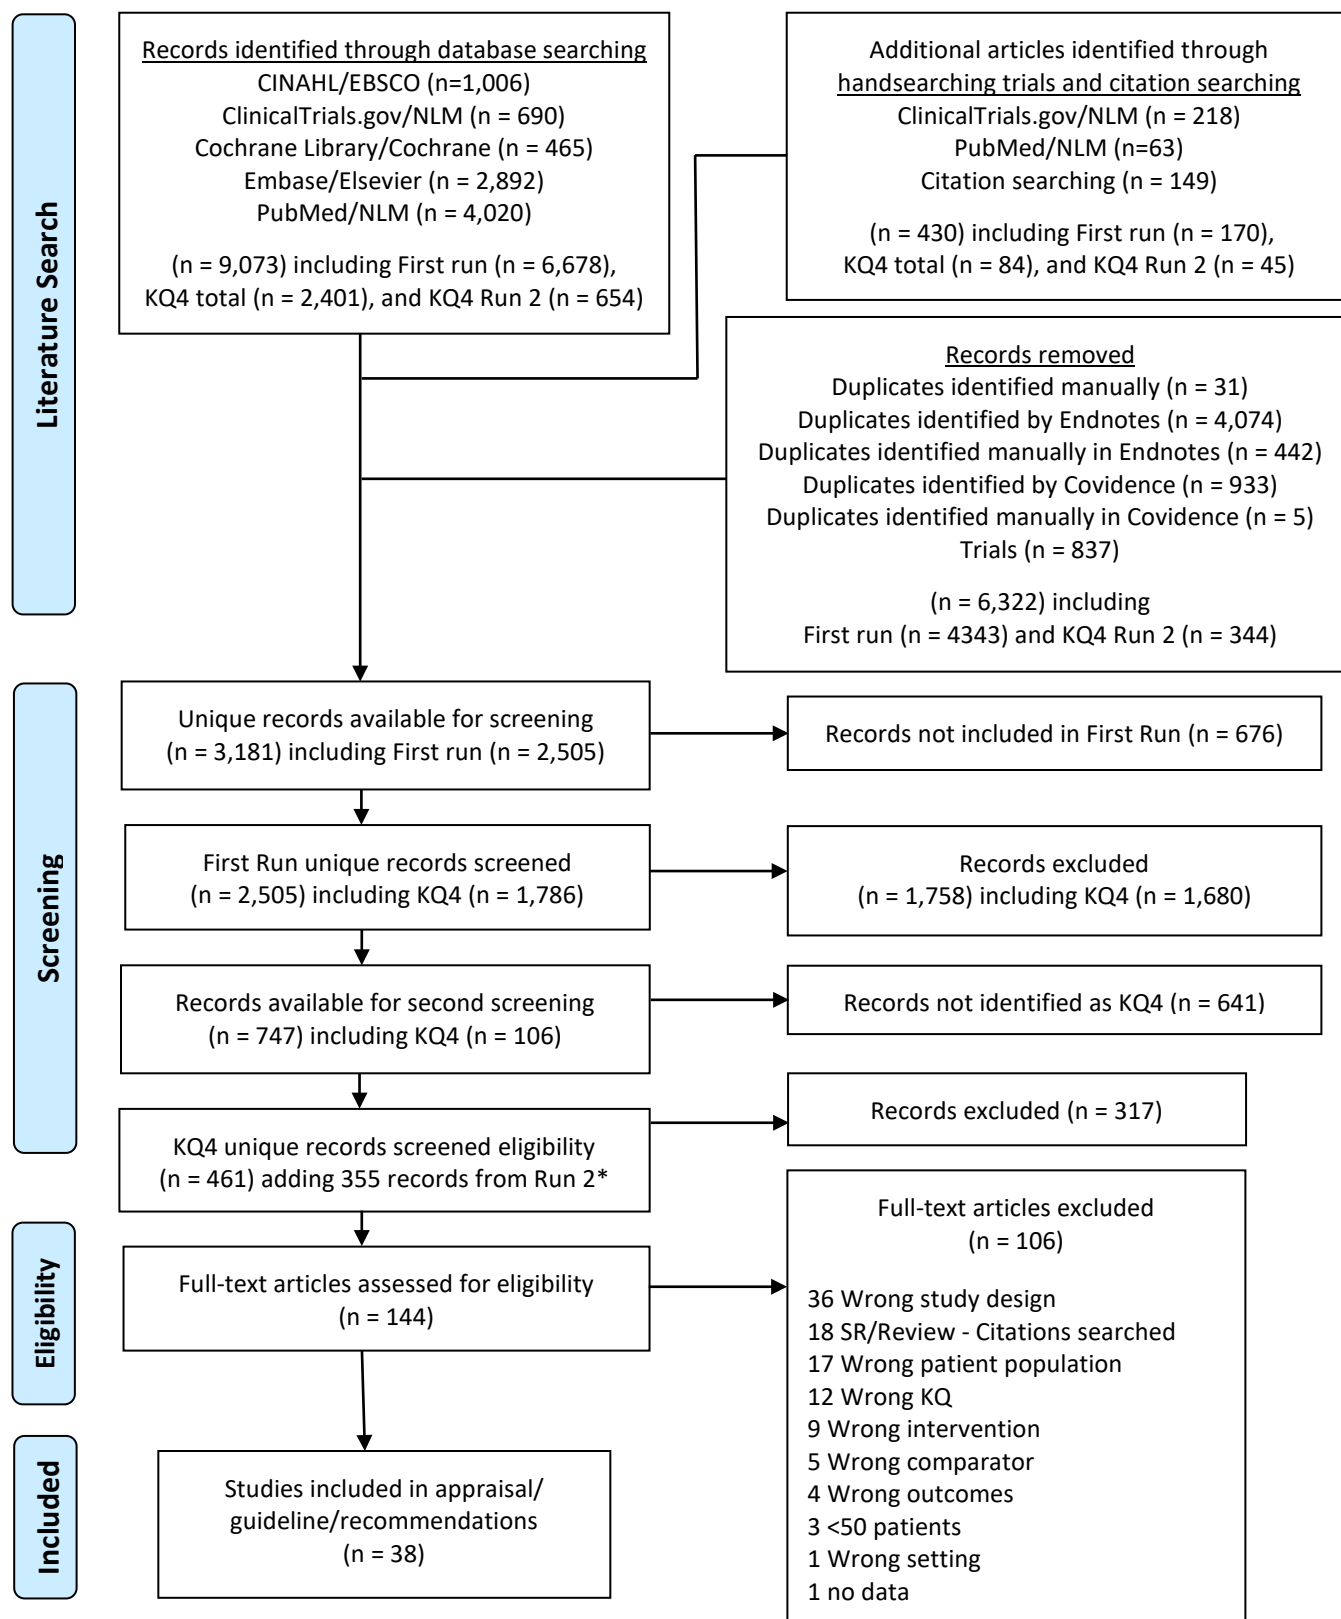

## Diagnosis and Treatment of Appendicitis PRISMA Flow Diagram KQ2

\*See Literature Searches Summary document for search details.

# Diagnosis and Treatment of Appendicitis PRISMA Flow Diagram KQ3

## Diagnosis and Treatment of Appendicitis PRISMA Flow Diagram KQ4

\*See Literature Searches Summary document for search details.

## Diagnosis and Treatment of Appendicitis PRISMA Flow Diagram KQ5

\*See Literature Searches Summary document for search details.