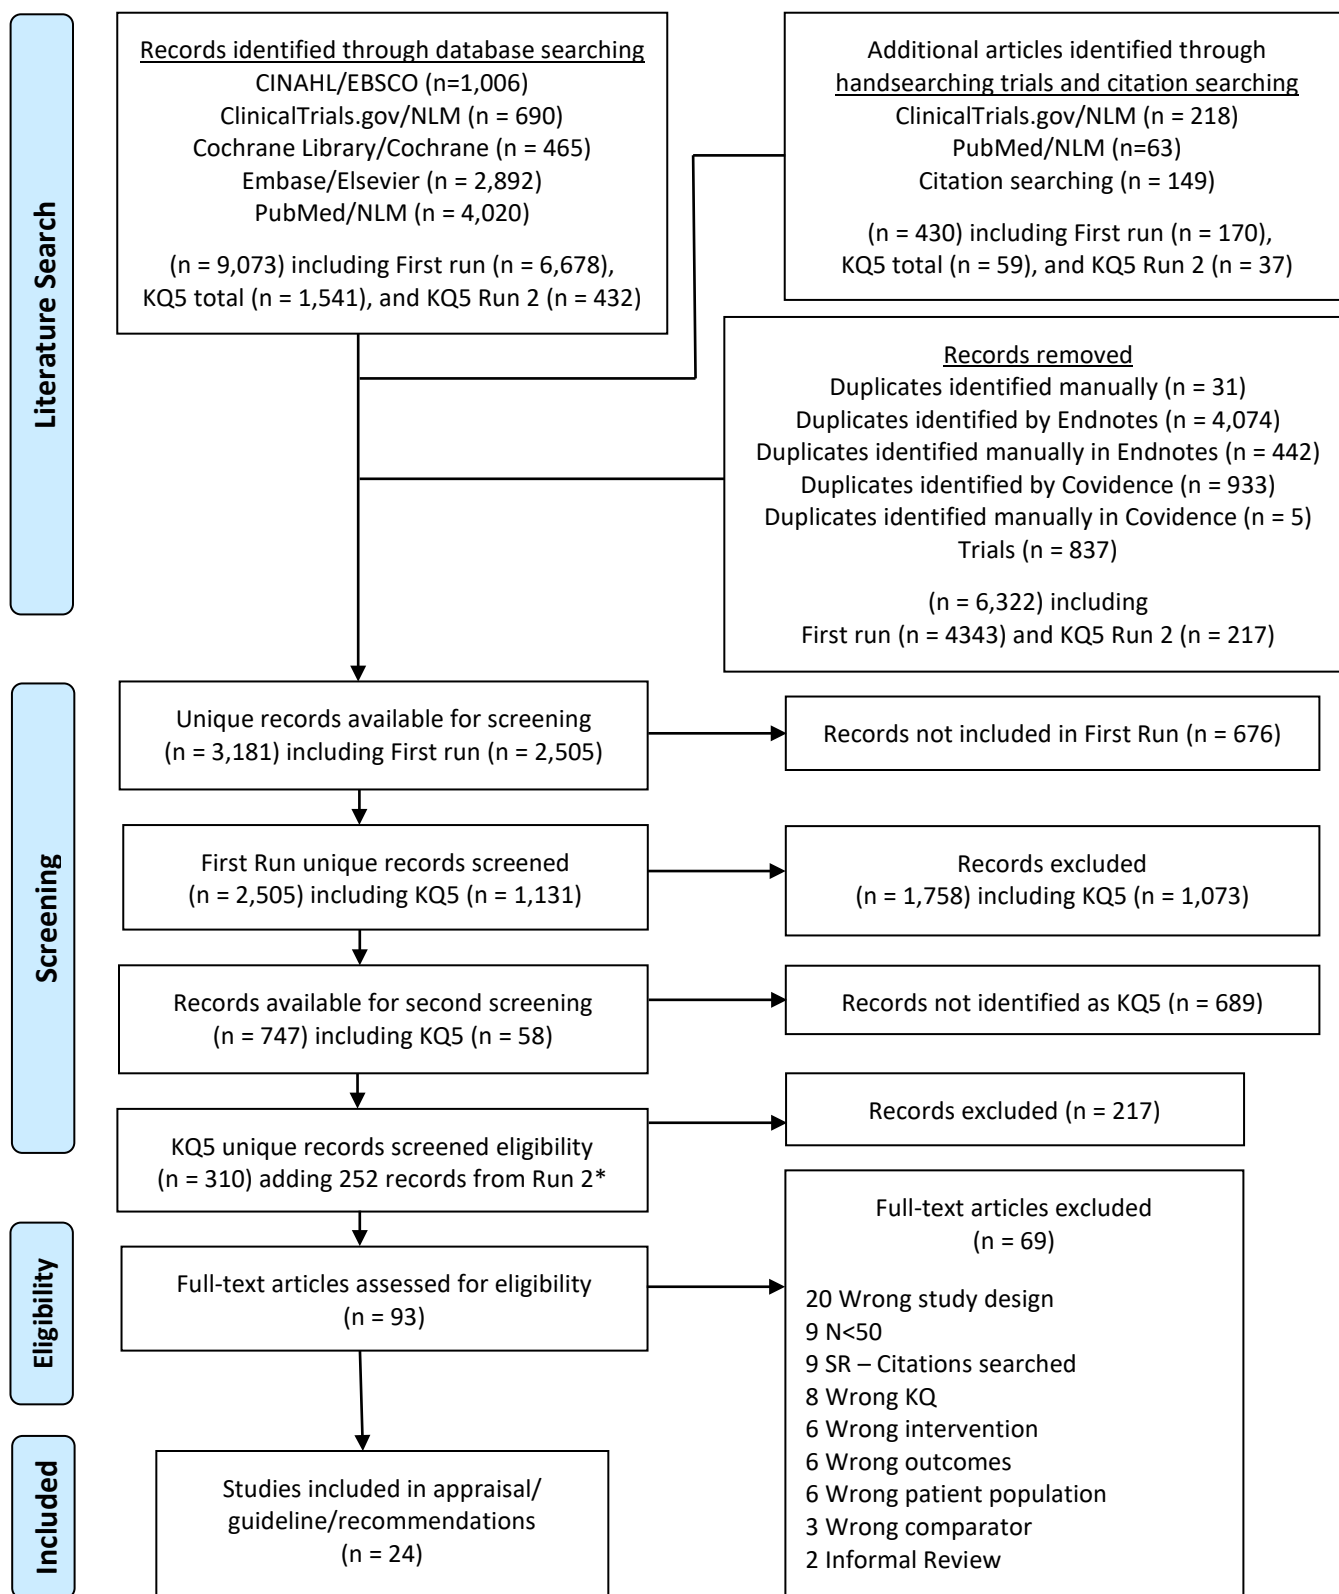

## Diagnosis and Treatment of Appendicitis PRISMA Flow Diagram KQ2

\*See Literature Searches Summary document for search details.

# Diagnosis and Treatment of Appendicitis PRISMA Flow Diagram KQ3

## Diagnosis and Treatment of Appendicitis PRISMA Flow Diagram KQ4

\*See Literature Searches Summary document for search details.

## Diagnosis and Treatment of Appendicitis PRISMA Flow Diagram KQ5

\*See Literature Searches Summary document for search details.