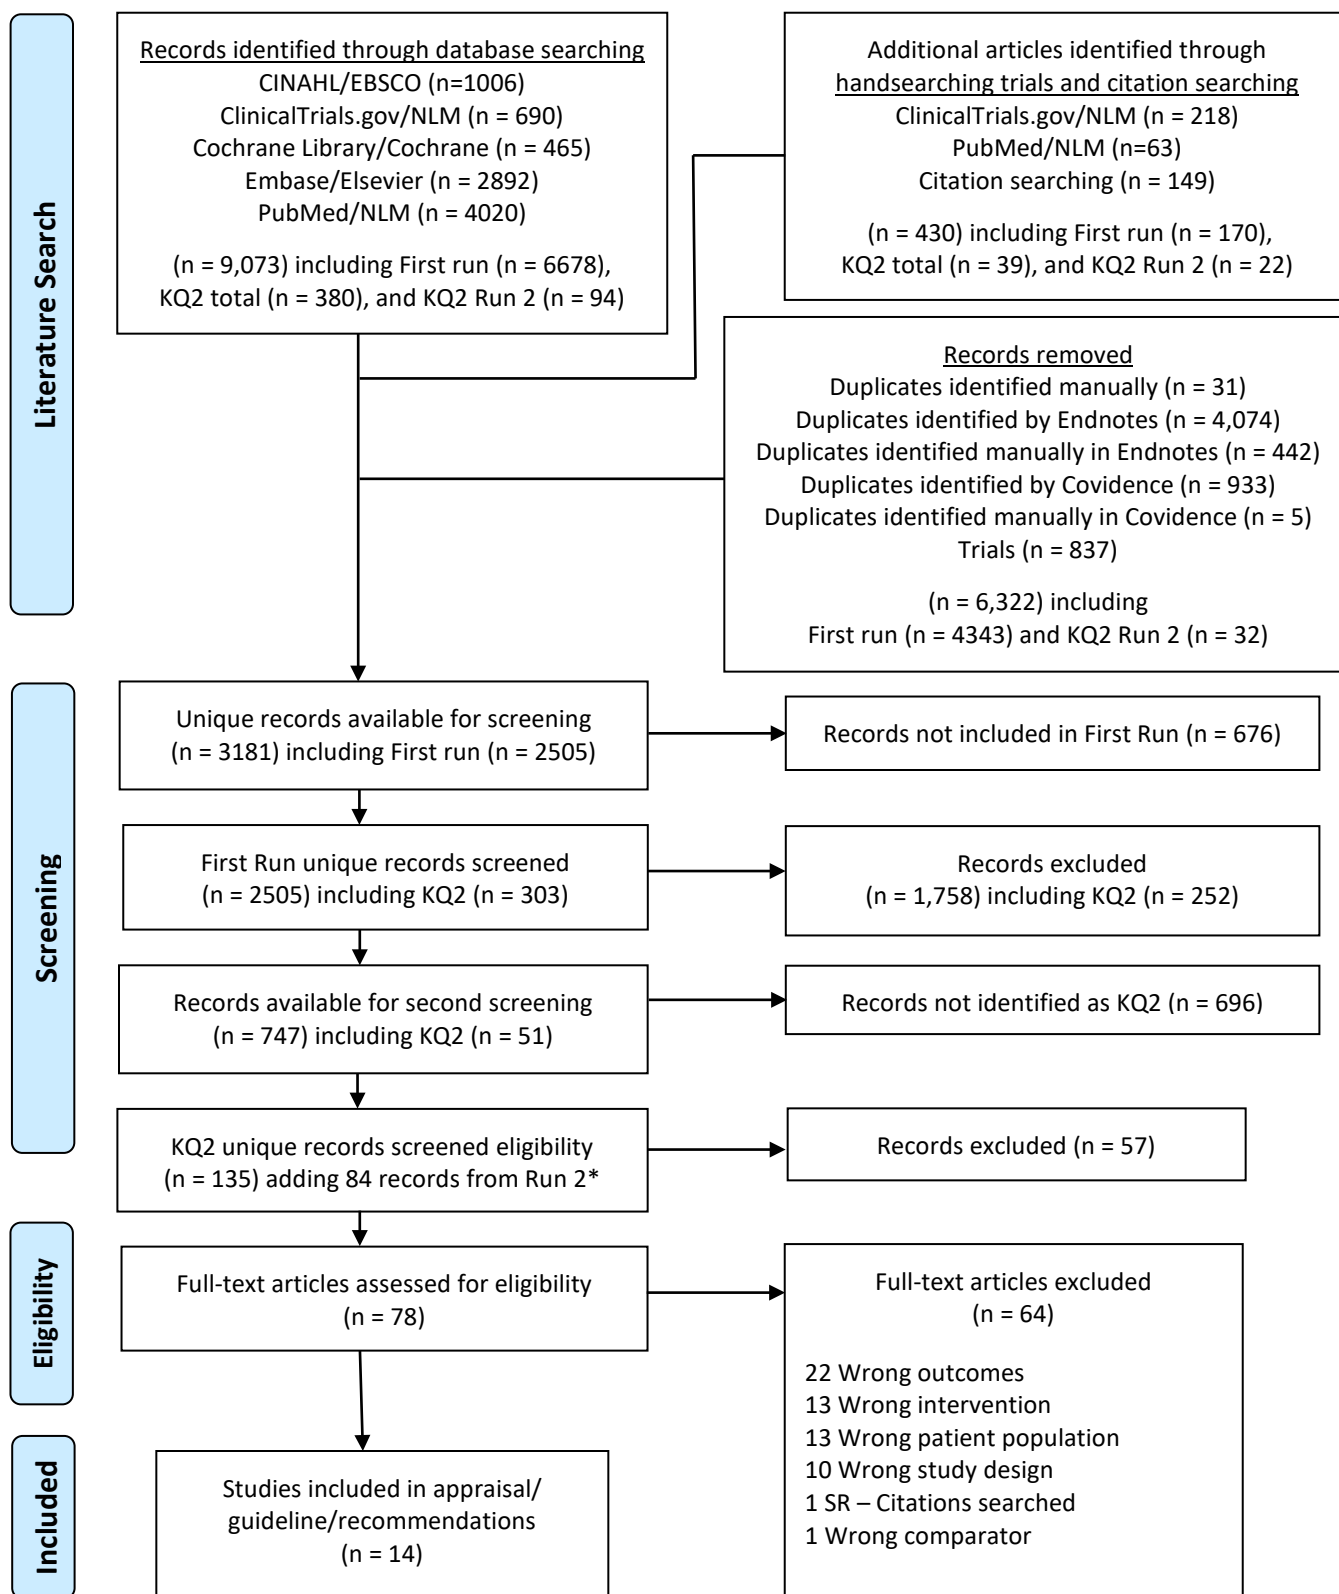

# Diagnosis and Treatment of Appendicitis PRISMA Flow Diagram KQ1

## Diagnosis and Treatment of Appendicitis PRISMA Flow Diagram KQ2

\*See Literature Searches Summary document for search details.

## Diagnosis and Treatment of Appendicitis PRISMA Flow Diagram KQ4

\*See Literature Searches Summary document for search details.

## Diagnosis and Treatment of Appendicitis PRISMA Flow Diagram KQ5

\*See Literature Searches Summary document for search details.