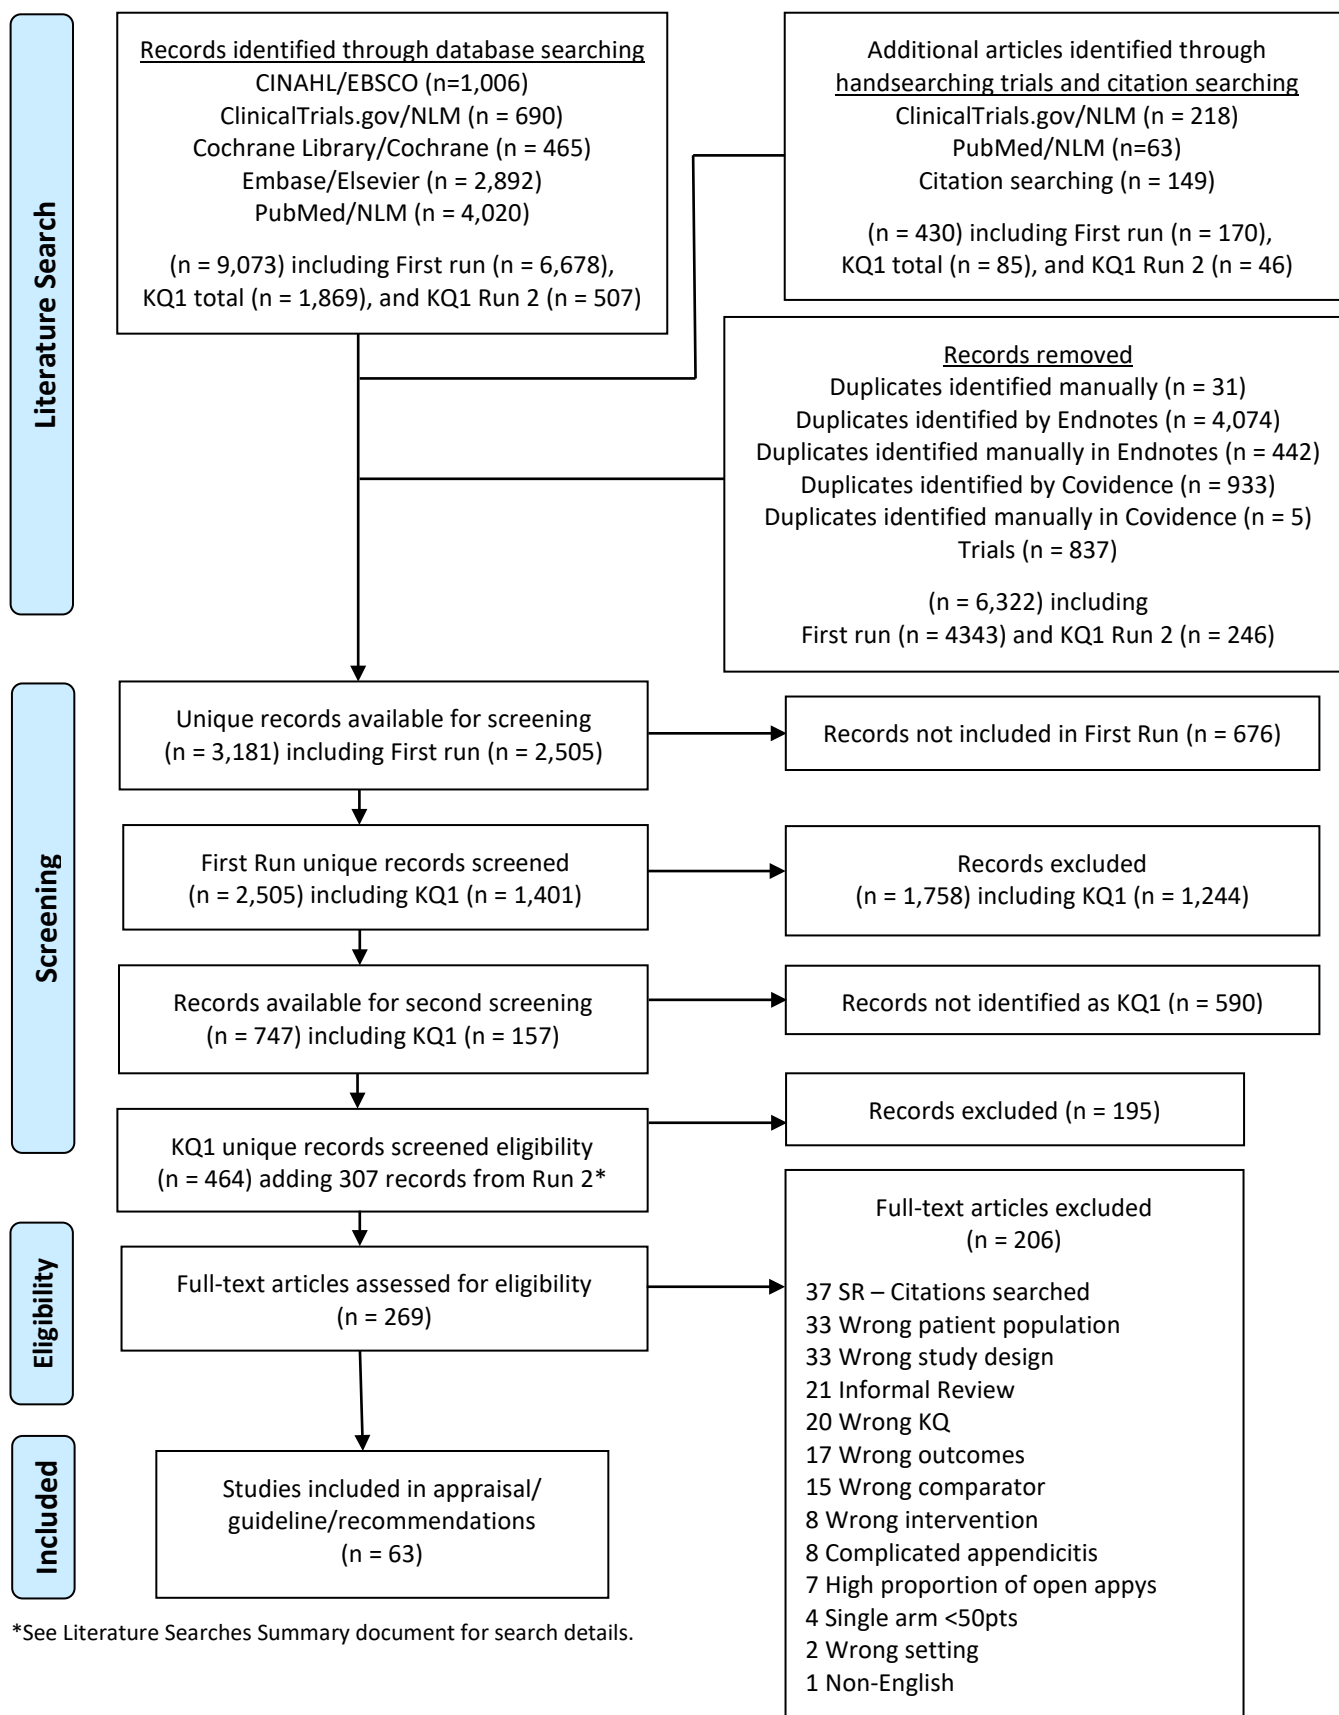

# Diagnosis and Treatment of Appendicitis PRISMA Flow Diagram KQ1

## Diagnosis and Treatment of Appendicitis PRISMA Flow Diagram KQ2

\*See Literature Searches Summary document for search details.

## Diagnosis and Treatment of Appendicitis PRISMA Flow Diagram KQ5

\*See Literature Searches Summary document for search details.

# Diagnosis and Treatment of Appendicitis PRISMA Flow Diagram KQ8

\*See Literature Searches Summary document for search details.