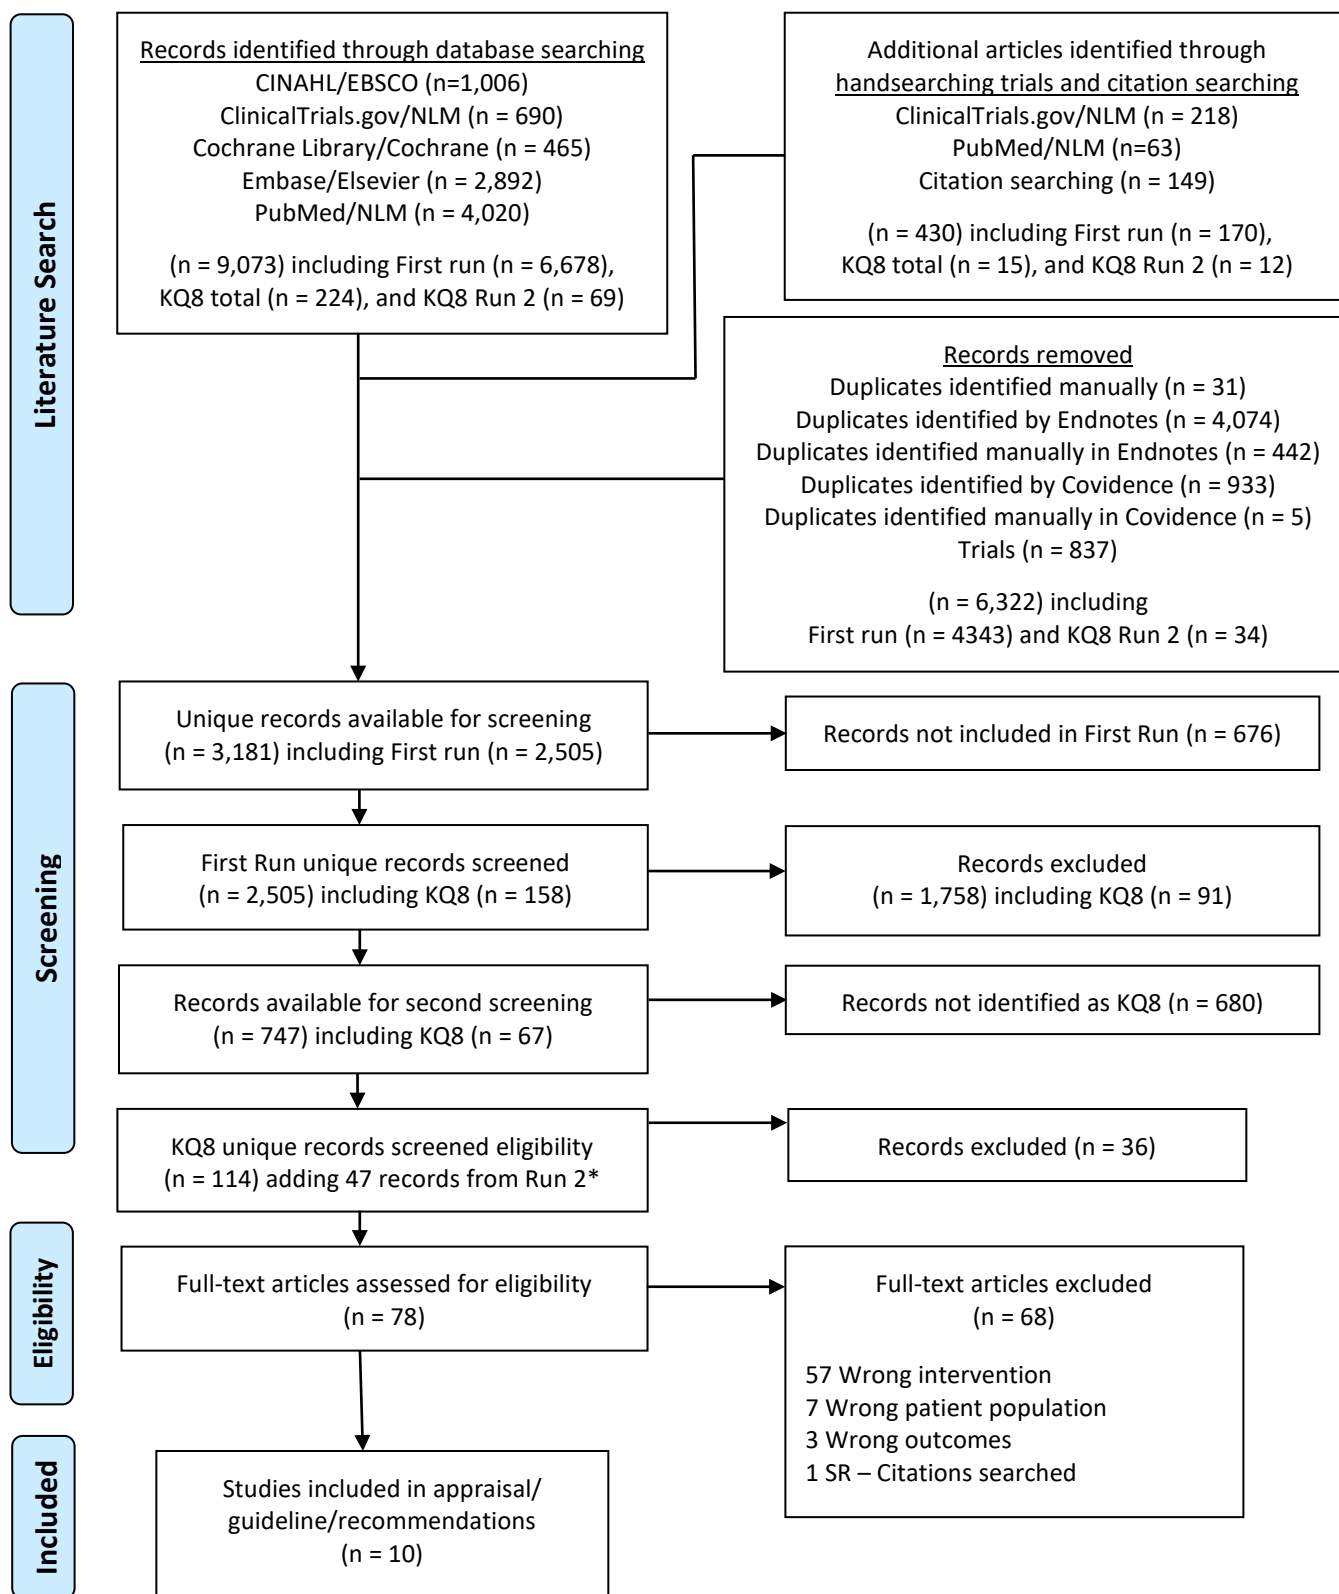

Diagnosis and Treatment of Appendicitis PRISMA Flow Diagram KQ8

*See Literature Searches Summary document for search details.