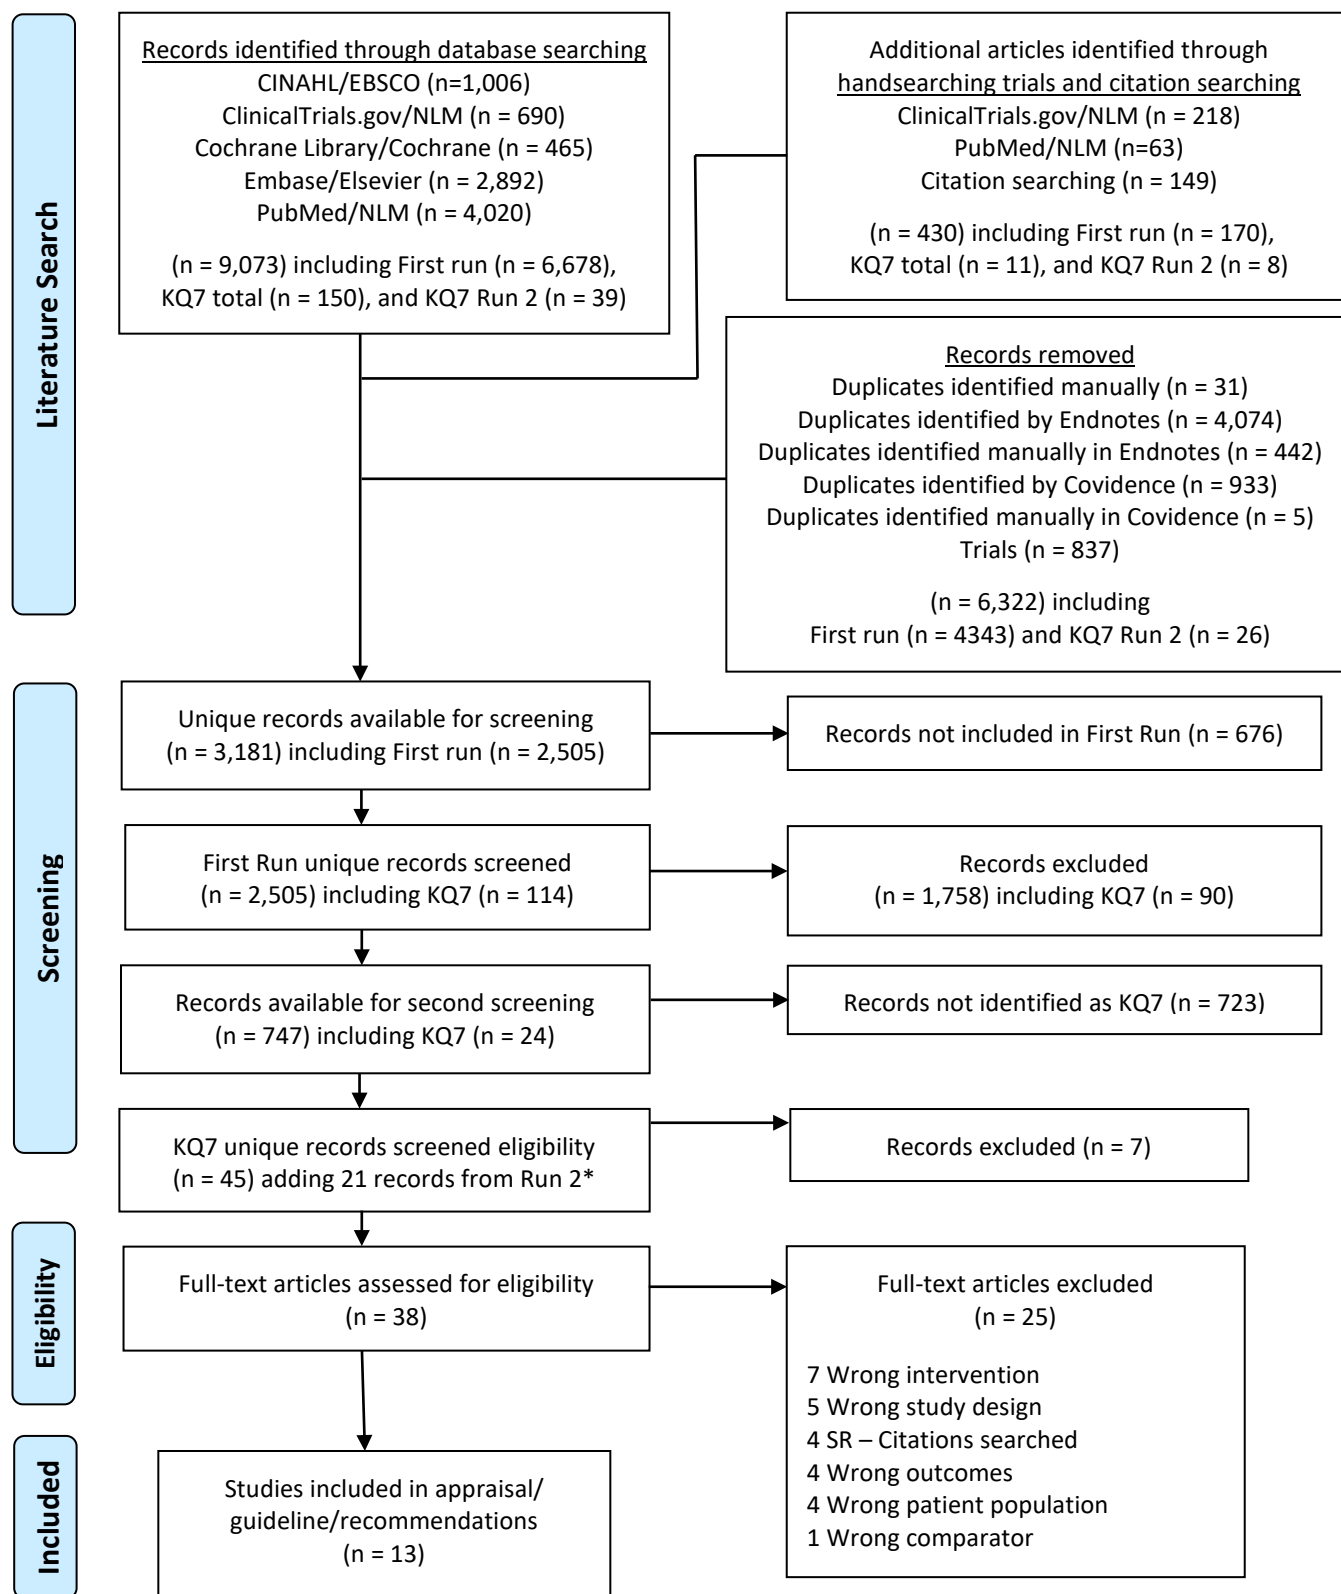

Diagnosis and Treatment of Appendicitis PRISMA Flow Diagram KQ7

*See Literature Searches Summary document for search details.