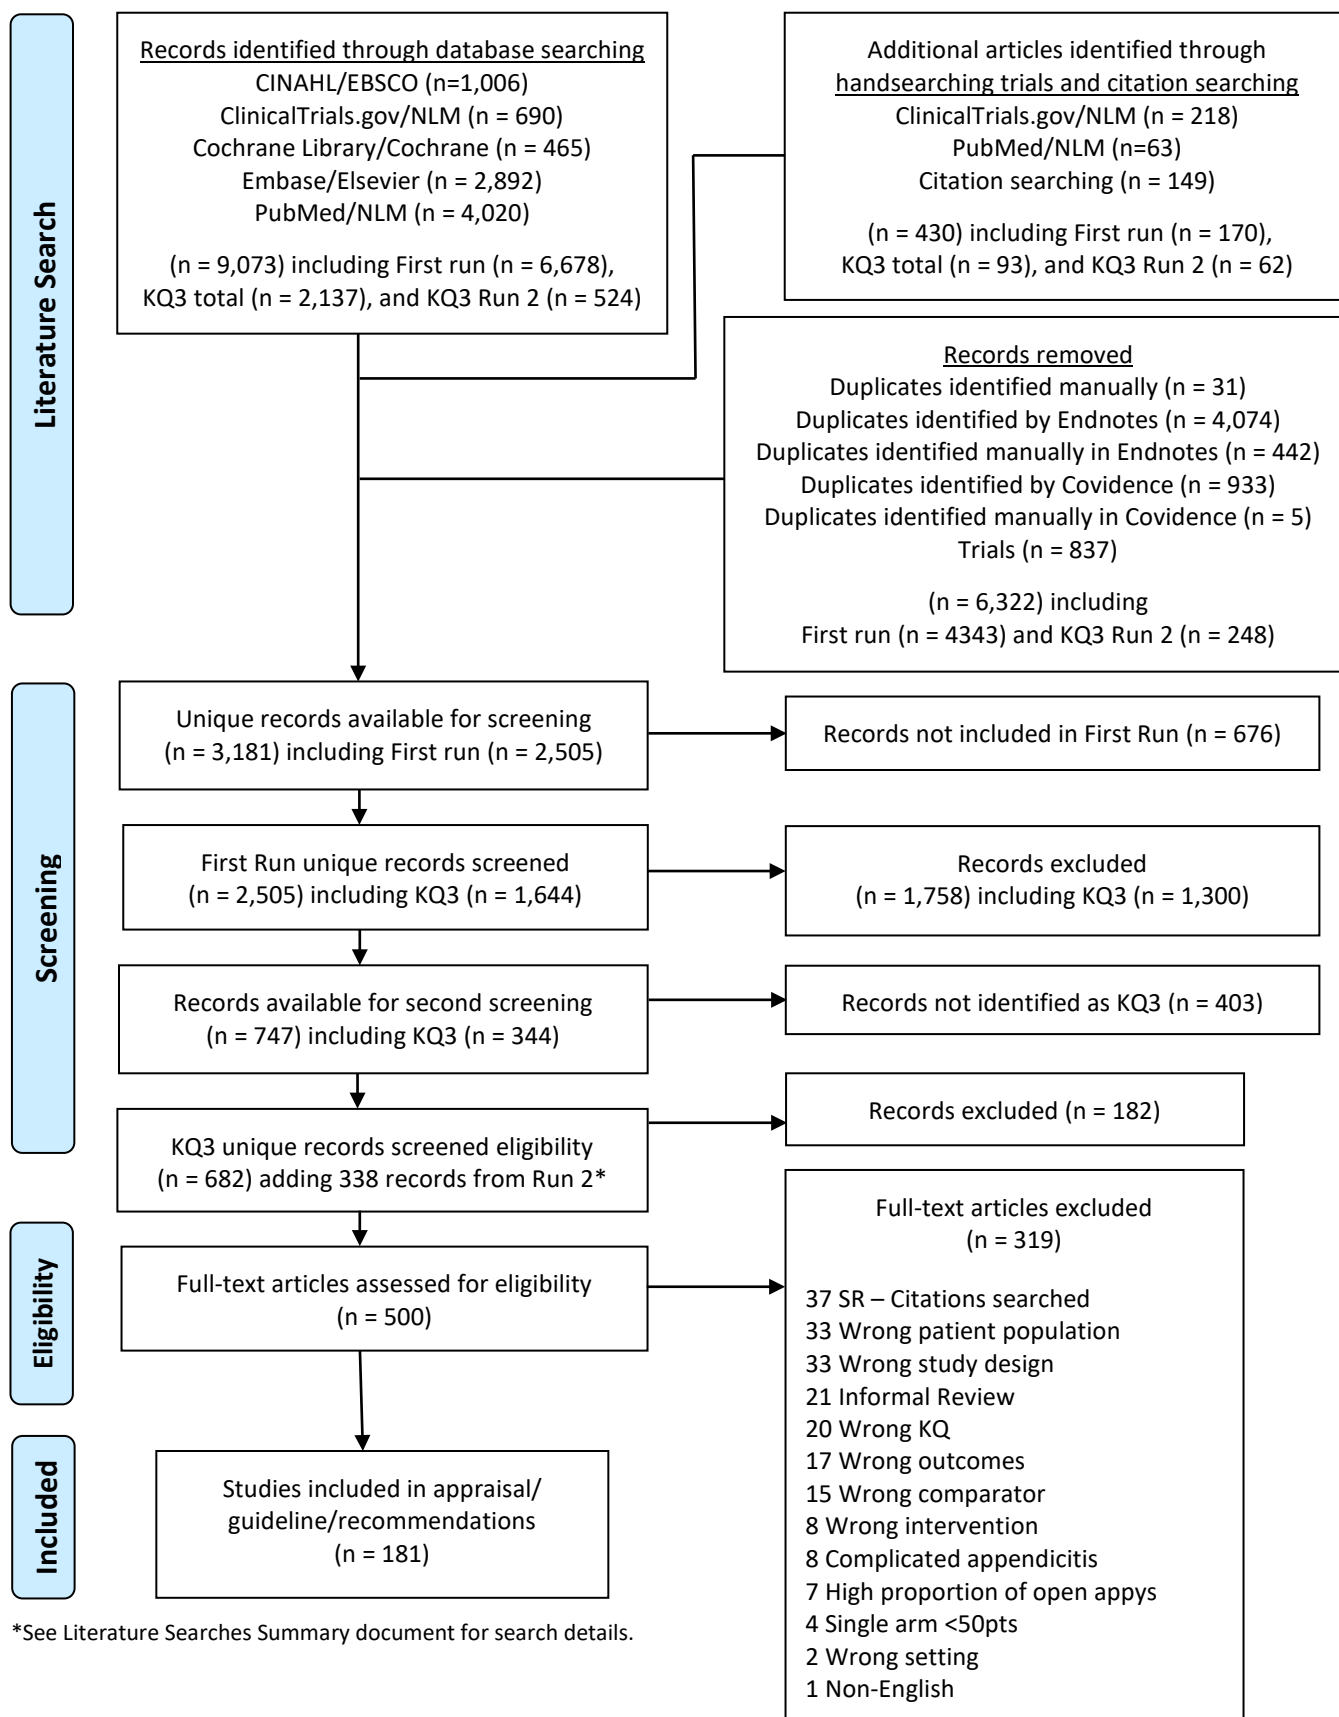

Diagnosis and Treatment of Appendicitis PRISMA Flow Diagram KQ3